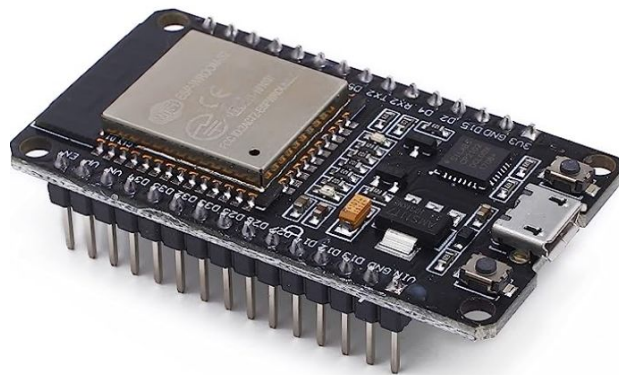

Bitcoin/Lightning Car Wash

Nashville BitDevs August 2023
Jeff Wizer | Robert Parro

Context

- Car wash industry / technology
- Jeff purchased 2-bay car wash Shine Brite Car Wash in Ashland City TN
- Wants to accept Bitcoin for either bay in Unattended Environment
- Wants customer to be able to buy Basic, Deluxe, and Ultimate wash
- Magic internet money interacting with physical objects!

Technical Approach

- Used Axel Hamburch's bitcoinSwitch open source project as starting point
 - Goal to reuse as much existing software + hardware as possible
 - Avoids reinventing the wheel
 - Increases likelihood of collaborative support
- Used Arduino to program ESP32 microcontrollers
- Microcontrollers are configured
 - To connect to wifi
 - To monitor LNbits web socket
- LNbits: FOSS Bitcoin Lightning Accounts System *with Extensions*

Hardware

ESP32 microcontroller

5V Relays

5VDC USB power source

Software

- Arduino v1.8.19
- bitcoinSwitch v0.1
- LNbits 0.10.9
 - LNURLDevice extension
 - One device per car wash type
 - per bay (6 total)

switch

Title
carWashPrototypeA

Wallet *
57cda4302eca4e10946a65d6a [REDACTED]

Fiat currency for device
USD

+ -

Amount (USD) *
0.01

duration (ms)
3000

GPIO pin
12

UPDATE LNURLDEVICE CANCEL